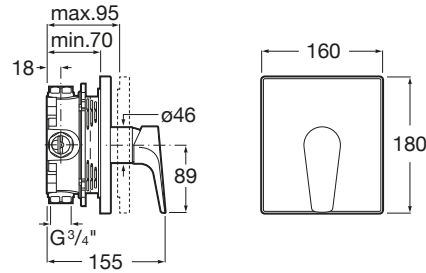

ATLAS

1/2" built-in bath or shower mixer. To complete with RocaBox A525869403

TECHNICAL DRAWINGS

FEATURES

- Application: Shower, Shower
- Faucet type: Single-lever
- Finish: Chrome
- Handle position: Lateral
- Installation type: Built-in
- Type of cartridge: Ceramic Disc

EverShine

COMPATIBLE WITH

Universal RocaBox

525869403

Atlas

This faucet collection, which stands out for its elegance and versatility, includes flow limiters to 5 litres per minute as well as the Cold Start technology that guarantee greater water and energy savings. Also, with the aim of providing more comfort, the shower mixer can be equipped with a clip-on shelf, allowing you to have your showering essentials close to hand.