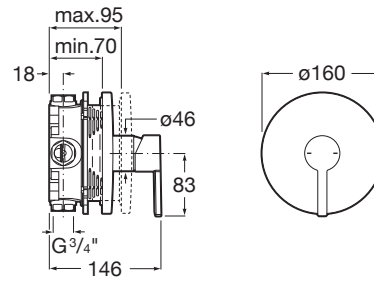

NAIA

Built-in bath or shower mixer with 1 outlet.

Required: RocaBox A525869403

TECHNICAL DRAWINGS

FEATURES

Application: Shower

Faucet type: Single-lever

Finish: Chrome

Handle position: Lateral

Installation type: Built-in

Type of cartridge: Ceramic Disc

EverShine

SoftTurn®

**COMPATIBLE WITH**

Universal RocaBox

525869403