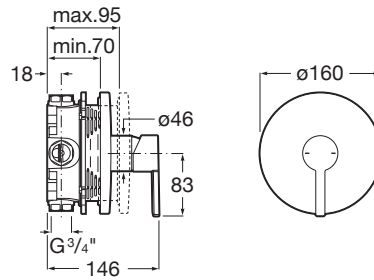

NAIA

Built-in bath or shower mixer with 1 outlet

Required: RocaBox A525869403

TECHNICAL DRAWINGS

FEATURES

Application: Shower

Faucet type: Single-lever

Handle position: Lateral

Installation type: Built-in

Type of cartridge: Ceramic Disc

SoftTurn®

COMPATIBLE WITH

Universal RocaBox

525869403

Naia

Character and sophistication join in this collection of faucets with a minimalist design, born out of a perfect combination of cylindrical and square geometric shapes.