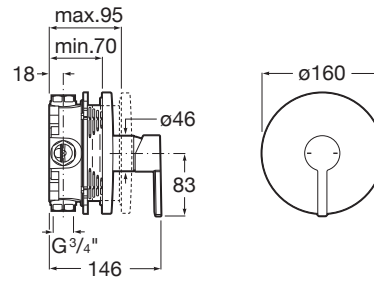

NAIA

Built-in bath or shower mixer with 1 outlet

Required: RocaBox A525869403

TECHNICAL DRAWINGS

FEATURES

Application: Shower

Faucet type: Single-lever

Handle position: Lateral

Installation type: Built-in

Type of cartridge: Ceramic Disc

SoftTurn®

COMPATIBLE WITH

Universal RocaBox

525869403

Naia

Character and sophistication join in this collection of faucets with a minimalist design, born out of a perfect combination of cylindrical and square geometric shapes.