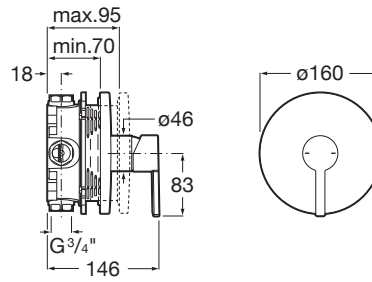

NAIA

Built-in bath or shower mixer with 1 outlet

Required: RocaBox A525869403

TECHNICAL DRAWINGS

FEATURES

Application: Shower

Faucet type: Single-lever

Handle position: Lateral