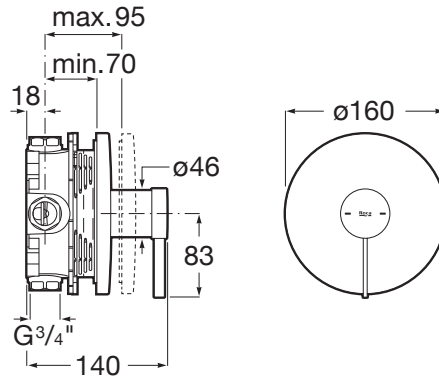

ONA

Built-in shower mixer (1 way). To be completed with RocaBox A525869403

TECHNICAL DRAWINGS

FEATURES

Application: Shower

Faucet type: Single-lever

Installation type: Built-in

Water connection diameter: 1/2"

EverShine

SoftTurn®

COMPATIBLE WITH

100/3. Handshower with 3 functions: Rain, Tonic and Pulse

5B1B03C00

Universal RocaBox

525869403

Round Water Inlet 1/2" Connection With Shower Bracket

5B5250..0

1/2" chromed water inlet for shower hose with integrated bracket for hand shower

5B5250C00

Ona

Simple as nature. Ona pays homage to the diverse shapes of nature from our native Mediterranean. It is functional without ever appearing cold, with crisp aesthetics that follow the inherent warmth of the natural environment, made for those who enjoy the power of silent landscapes.