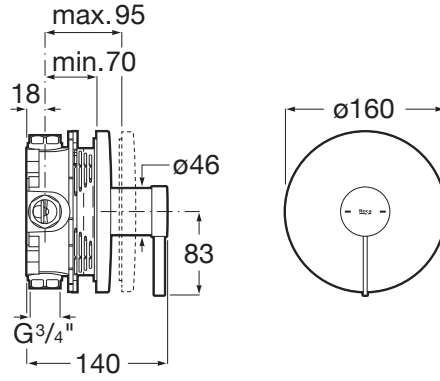

ONA

Built-in shower mixer (1 way). To be completed with RocaBox A525869403

TECHNICAL DRAWINGS

FEATURES

- Application: Shower
- Faucet type: Single-lever
- Installation type: Built-in
- Water connection diameter: 1/2"

EverShine

SoftTurn®

COMPATIBLE WITH

100/3. Handshower with 3 functions: Rain, Tonic and Pulse

5B1B03C00

Universal RocaBox

525869403

Round Water Inlet 1/2" Connection With Shower Bracket

5B5250..0

1/2" chromed water inlet for shower hose with integrated bracket for hand shower

5B5250C00

Ona

Simple as nature. Ona pays homage to the diverse shapes of nature from our native Mediterranean. It is functional without ever appearing cold, with crisp aesthetics that follow the inherent warmth of the natural environment, made for those who enjoy the power of silent landscapes.