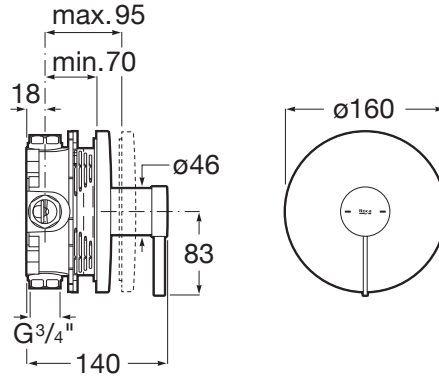

ONA

Built-in shower mixer (1 way). To be completed with RocaBox A525869403

TECHNICAL DRAWINGS

FEATURES

- Application: Shower
- Faucet type: Single-lever
- Installation type: Built-in
- Water connection diameter: 1/2"

EverShine

SoftTurn®

COMPATIBLE WITH

100/3. Handshower with 3 functions: Rain, Tonic and Pulse

5B1B03C00

Universal RocaBox

525869403

Round Water Inlet 1/2" Connection With Shower Bracket

5B5250..0

1/2" chromed water inlet for shower hose with integrated bracket for hand shower

5B5250C00

Ona

Simple as nature. Ona pays homage to the diverse shapes of nature from our native Mediterranean. It is functional without ever appearing cold, with crisp aesthetics that follow the inherent warmth of the natural environment, made for those who enjoy the power of silent landscapes.