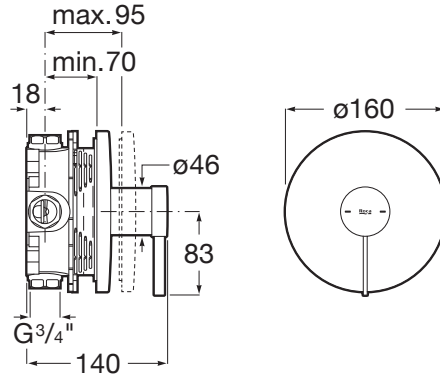

ONA

Built-in shower mixer (1 way). To be completed with RocaBox A525869403

TECHNICAL DRAWINGS

FEATURES

- Application: Shower
- Faucet type: Single-lever
- Installation type: Built-in
- Water connection diameter: 1/2"

EverShine

SoftTurn®

COMPATIBLE WITH

100/3. Handshower with 3 functions: Rain, Tonic and Pulse

5B1B03C00

Universal RocaBox

525869403

Round Water Inlet 1/2\"

Connection With Shower Bracket

5B5250..0

1/2\"

chromed water inlet for shower hose with integrated bracket for hand shower

5B5250C00

Ona

Simple as nature. Ona pays homage to the diverse shapes of nature from our native Mediterranean. It is functional without ever appearing cold, with crisp aesthetics that follow the inherent warmth of the natural environment, made for those who enjoy the power of silent landscapes.