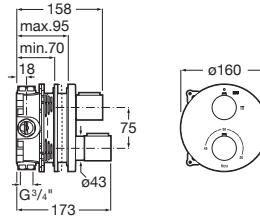

T-1000

Built-in thermostatic bath or shower mixer.

Required: RocaBox A525869403

TECHNICAL DRAWINGS

FEATURES

Application: Bath, Shower

Faucet type: Thermostatic

Finish: Chrome

Installation type: Built-in

Temperature selection

Type of cartridge: Thermostatic

EverShine

Quick Reaction®

Security 38°®

COMPATIBLE WITH

Universal RocaBox