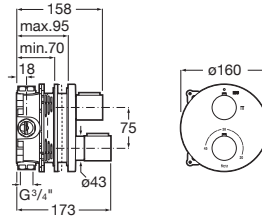

T-1000

Built-in thermostatic bath or shower mixer.  
 Required: RocaBox A525869403

TECHNICAL DRAWINGS

FEATURES

- Application: Bath, Shower
- Faucet type: Thermostatic
- Finish: Titanium Black
- Installation type: Built-in
- Temperature selection
- Type of cartridge: Thermostatic