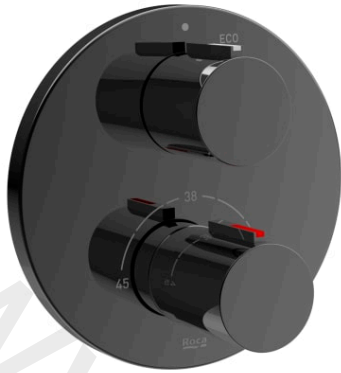

T-1000

Built-in thermostatic bath or shower mixer.  
 Required: RocaBox A525869403

TECHNICAL DRAWINGS

FEATURES

- Application: Bath, Shower
- Faucet type: Thermostatic
- Finish: Titanium Black
- Installation type: Built-in
- Temperature selection
- Type of cartridge: Thermostatic

EverShine

Quick Reaction®

Security 38°®

## T-1000

Roca's T-1000 thermostatic mixers are designed for maximum safety and comfort for everyday use. The collection features a minimalist and modern design to ensure it will blend harmoniously into any setting.