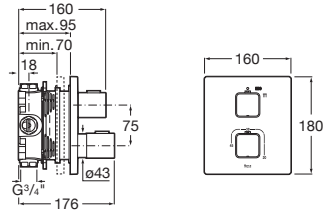

T-1000

SQUARE - Built-in thermostatic 1 way mixer. To complete with RocaBox A525869403

TECHNICAL DRAWINGS

FEATURES

- Application: Shower
- Faucet type: Thermostatic
- Finish: Chrome
- Installation type: Built-in
- Temperature selection
- Type of cartridge: Thermostatic
- Water and energy-saving