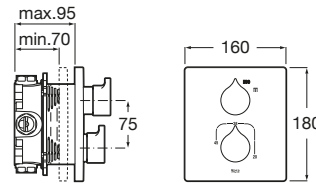

INSIGNIA

Built-in thermostatic bath or shower mixer with automatic diverter and 1 outlet. Required: RocaBox A525869403

TECHNICAL DRAWINGS

FEATURES

- Application: Shower
- Faucet type: Thermostatic
- Finish: Chrome
- Installation type: Built-in
- Temperature selection
- Type of cartridge: Thermostatic