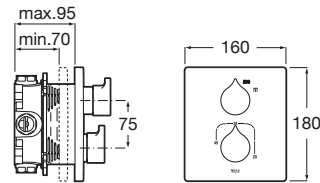

INSIGNIA

Built-in thermostatic bath or shower mixer with automatic diverter and 1 outlet

Required: RocaBox A525869403

TECHNICAL DRAWINGS

FEATURES

Application: Shower

Faucet type: Thermostatic

Installation type: Built-in

Temperature selection

Type of cartridge: Thermostatic

Quick Reaction®

Security 38°®

COMPATIBLE WITH

Universal RocaBox

525869403

Insignia