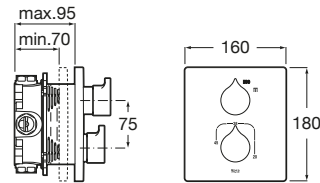

INSIGNIA

Built-in thermostatic bath or shower mixer with automatic diverter and 1 outlet

Required: RocaBox A525869403

TECHNICAL DRAWINGS

FEATURES

Application: Shower

Faucet type: Thermostatic

Installation type: Built-in

Temperature selection

Type of cartridge: Thermostatic

Quick Reaction®

Security 38°®

COMPATIBLE WITH

Universal RocaBox

525869403

Insignia

With soft outlines and an extraordinary elegance and personality, its slim side handle makes the difference in a modern single-lever faucet ideal for bathrooms with a clear urban character.

**INSTALLATION AND USER MANUALS**[Installation manual](#)