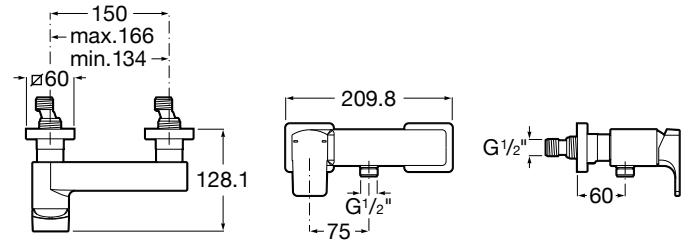

L90

Wall-Mounted Shower Mixer

TECHNICAL DRAWINGS

FEATURES

- Application: Shower, Shower
- Faucet type: Single-lever
- Finish: Chrome
- Handle position: Lateral
- Installation type: Wall-mounted

EverShine

SoftTurn®