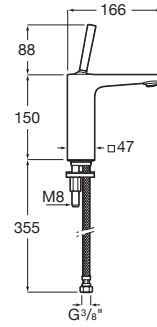

PALS

Single lever basin mixer with pop-up waste

TECHNICAL DRAWINGS

FEATURES

- Application: Basin
- Faucet type: Single-lever
- Finish: Chrome
- Handle position: Top
- Installation type: Deck-mounted
- Pop-up waste
- Waste type: Pop-up waste