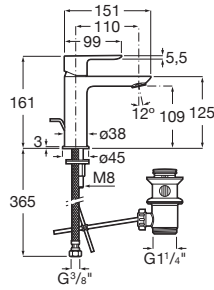

CALA

Single lever basin mixer with pop-up waste, Cold start

TECHNICAL DRAWINGS

FEATURES

- Application: Basin
- Faucet type: Single-lever
- Finish: Chrome
- Flexible supply hoses included
- Installation type: Deck-mounted
- Waste type: Pop-up waste
- Water and energy-saving
- Water connection diameter: 3/8"

EverShine

SoftTurn®

Cala

The essence of Cala's design is demonstrated in a slim body of only 38mm and its flat rectangular handle, in perfect harmony with the shape of the spout; the ultimate blend of visual elements combined for optimal proportion and style. This comprehensive collection features a range of basin taps, bath shower mixers and bidet options.