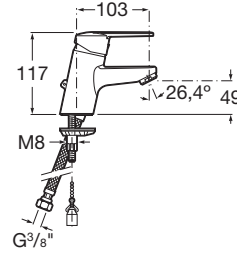

V2

Basin mixer with chain connector

TECHNICAL DRAWINGS

FEATURES

- Aerator type: Integrated
- Application: Basin
- Faucet type: Single-lever
- Finish: Chrome
- Flexible supply hoses included
- Handle position: Top
- Installation type: Deck-mounted
- Waste type: With chain connector
- With chain connector