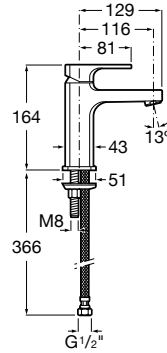

ESCUADRA

Smooth Body Basin Mixer

TECHNICAL DRAWINGS

FEATURES

- Application: Basin
 - Click-clack waste
 - Faucet type: Single-lever
 - Finish: Chrome
 - Flexible supply hoses included
 - Installation type: Deck-mounted
 - Type of cartridge: Ceramic Disc
- WELS
- Water connection diameter: 1/2"