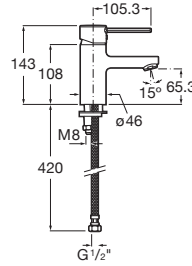

TARGA

Smooth body basin mixer

TECHNICAL DRAWINGS

FEATURES

- Aerator type: Integrated
- Application: Basin
- Faucet type: Single-lever
- Finish: Chrome
- Flexible supply hoses included
- Handle position: Top
- Installation type: Deck-mounted
- Water connection diameter: 1/2"