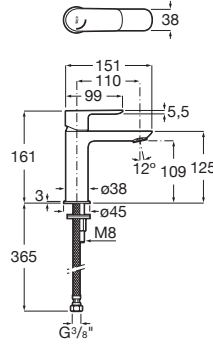

CALA

Single lever basin mixer with smooth body, Cold Start

TECHNICAL DRAWINGS

FEATURES

- Application: Basin
- Faucet type: Single-lever
- Finish: Chrome
- Flexible supply hoses included
- Installation type: Deck-mounted
- Net weight (kg): 1.26
- Waste type: Waste not included
- Water and energy-saving
- Water connection diameter: 3/8"

EverShine

SoftTurn®

Cala

The essence of Cala's design is demonstrated in a slim body of only 38mm and its flat rectangular handle, in perfect harmony with the shape of the spout; the ultimate blend of visual elements combined for optimal proportion and style. This comprehensive collection features a range of basin taps, bath shower mixers and bidet options.