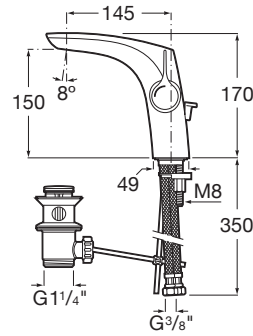

INSIGNIA

Single lever medium height basin mixer with pop-up waste, Cold start

TECHNICAL DRAWINGS

FEATURES

- Application: Basin
- Cold water starts in the central position to save energy
- Faucet type: Single-lever
- Finish: Chrome
- Flexible supply hoses included
- Handle position: Lateral
- Installation type: Deck-mounted
- Pop-up waste
- Type of cartridge: Ceramic Disc
- Waste type: Pop-up waste
- Water and energy-saving
- Water flow restrictor

EverShine

SoftTurn®

Insignia

With soft outlines and an extraordinary elegance and personality, its slim side handle makes the difference in a modern single-lever faucet ideal for bathrooms with a clear urban character.