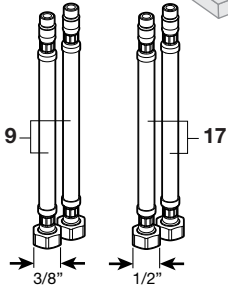

(COLD START) 4   13 (MIXED START)

(MIXED START) 13