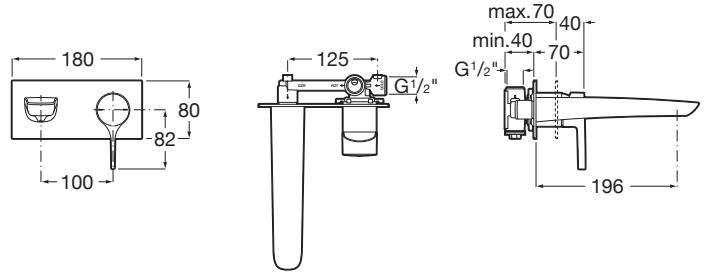

INSIGNIA

Wall-mounted basin mixer. Required: RocaBox A525220603

TECHNICAL DRAWINGS

FEATURES

- Application: Basin
- Faucet type: Single-lever
- Finish: Chrome
- Installation type: Built-in
- Type of cartridge: Ceramic Disc
- Waste type: Waste not included
- Water flow restrictor

EverShine

SoftTurn®

COMPATIBLE WITH

Universal built-in body

525220603

Insignia

With soft outlines and an extraordinary elegance and personality, its slim side handle makes the difference in a modern single-lever faucet ideal for bathrooms with a clear urban character.