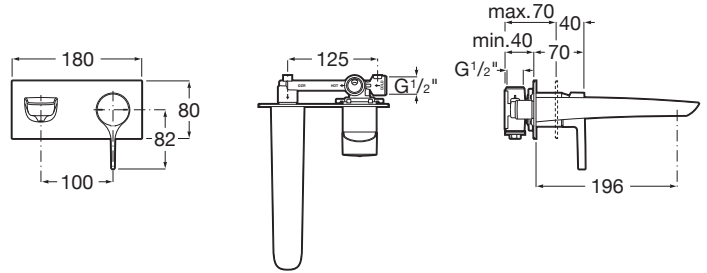

INSIGNIA

Wall-mounted basin mixer

Required: RocaBox A5252206NM

TECHNICAL DRAWINGS

FEATURES

Application: Basin

Faucet type: Single-lever

Installation type: Built-in

Type of cartridge: Ceramic Disc

Waste type: Waste not included

Water flow restrictor

SoftTurn®

COMPATIBLE WITH

Built-In Concealed Body
Titanium Black

5252206...

Insignia

With soft outlines and an extraordinary elegance and personality, its slim side handle makes the difference in a modern single-lever faucet ideal for bathrooms with a clear urban character.

**INSTALLATION AND USER MANUALS**