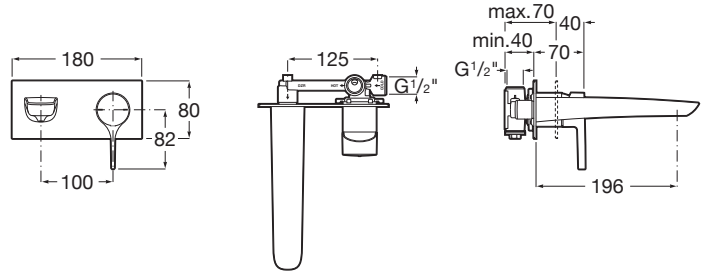

INSIGNIA

Wall-mounted basin mixer

Required: RocaBox A5252206NM

TECHNICAL DRAWINGS

FEATURES

Application: Basin

Faucet type: Single-lever

Installation type: Built-in

Type of cartridge: Ceramic Disc

Waste type: Waste not included

Water flow restrictor

SoftTurn®

COMPATIBLE WITH

Insignia

With soft outlines and an extraordinary elegance and personality, its slim side handle makes the difference in a modern single-lever faucet ideal for bathrooms with a clear urban character.