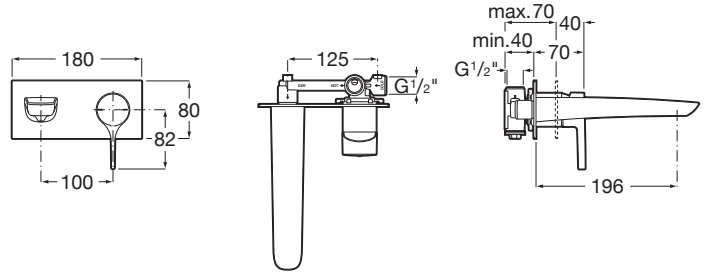

INSIGNIA

Wall-mounted basin mixer

Required: RocaBox A5252206NM

TECHNICAL DRAWINGS

FEATURES

Application: Basin

Faucet type: Single-lever

Installation type: Built-in

Type of cartridge: Ceramic Disc

Waste type: Waste not included

Water flow restrictor

SoftTurn®