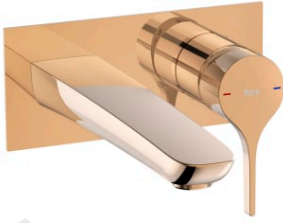

INSIGNIA

Wall-mounted basin mixer

Required: RocaBox A5252206NM

TECHNICAL DRAWINGS

FEATURES

Application: Basin

Faucet type: Single-lever

Installation type: Built-in

Type of cartridge: Ceramic Disc

Waste type: Waste not included

Water flow restrictor

SoftTurn®

## COMPATIBLE WITH

Built-In Concealed Body  
Titanium Black

5252206..

## Insignia

With soft outlines and an extraordinary elegance and personality, its slim side handle makes the difference in a modern single-lever faucet ideal for bathrooms with a clear urban character.