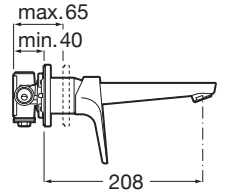

ATLAS

Built-in basin mixer

TECHNICAL DRAWINGS

FEATURES

Application: Basin

Faucet type: Single-lever

Flow rate (l/min - 3 bar): 5

Handle position: Lateral