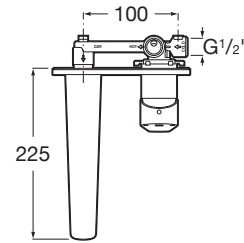

ATLAS

Built-in basin mixer

TECHNICAL DRAWINGS

FEATURES

Application: Basin

Faucet type: Single-lever

Flow rate (l/min - 3 bar): 5

Handle position: Lateral

## Atlas

This faucet collection, which stands out for its elegance and versatility, includes flow limiters to 5 litres per minute as well as the Cold Start technology that guarantee greater water and energy savings. Also, with the aim of providing more comfort, the shower mixer can be equipped with a clip-on shelf, allowing you to have your showering essentials close to hand.