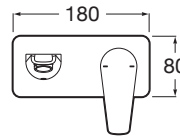

ATLAS

Built-in basin mixer

TECHNICAL DRAWINGS

FEATURES

Application: Basin

Faucet type: Single-lever

Flow rate (l/min - 3 bar): 5

Handle position: Lateral