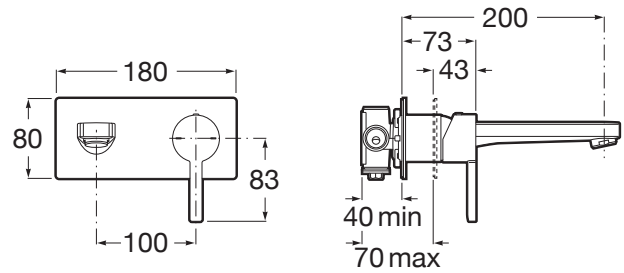

NAIA

Wall-mounted basin mixer. Required: RocaBox A525220603

TECHNICAL DRAWINGS

FEATURES

- Application: Basin
- Faucet type: Single-lever
- Finish: Chrome
- Handle position: Lateral
- Installation type: Built-in
- Waste type: Waste not included