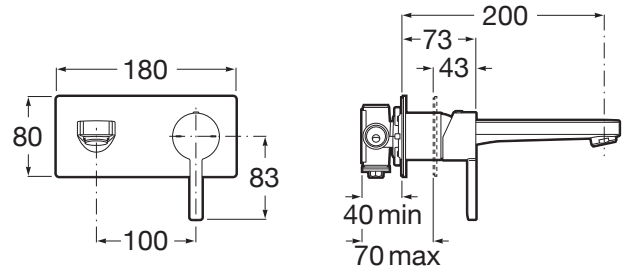

NAIA

Wall-mounted basin mixer

Required: RocaBox A5252206RG

TECHNICAL DRAWINGS

FEATURES

Application: Basin

Faucet type: Single-lever

Handle position: Lateral

Installation type: Built-in

Waste type: Waste not included

COMPATIBLE WITH

Naia

Character and sophistication join in this collection of faucets with a minimalist design, born out of a perfect combination of cylindrical and square geometric shapes.