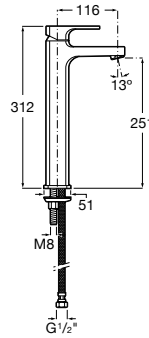

ESCUADRA

High Neck Basin Mixer Smooth Body

TECHNICAL DRAWINGS

FEATURES

- Application: Basin
- Click-clack waste
- Extended
- Faucet type: Single-lever
- Finish: Chrome
- Flexible supply hoses included
- Installation type: Deck-mounted
- Type of cartridge: Ceramic Disc

WELS

Water connection diameter: 1/2"

EverShine

SoftTurn®

Escuadra

Committed to the perfection of a finish that leads us to a universe ruled by technology. A sequence of angles, straight lines and planes in a singular style proposal, specially recommended for those who love design inspired by urban life.