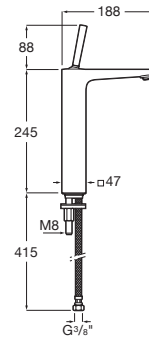

PALS

Single lever extended basin mixer with smooth body and click-clack waste

TECHNICAL DRAWINGS

FEATURES

- Application: Basin
- Click-clack waste
- Faucet type: Single-lever
- Finish: Chrome
- Handle position: Top
- Installation type: Deck-mounted