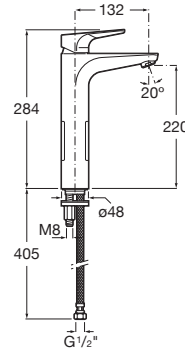

ATLAS

Smooth Body extended basin mixer, Cold Start

TECHNICAL DRAWINGS

FEATURES

- Aerator type: Integrated
- Application: Basin
- Cold water starts in the central position to save energy
- Extended
- Faucet type: Single-lever
- Finish: Chrome
- Flexible supply hoses included
- Flow rate (l/min - 3 bar): 5
- Handle position: Top
- Installation type: Deck-mounted
- Type of cartridge: Ceramic Disc
- Water and energy-saving
- Water connection diameter: 1/2"

EverShine

SoftTurn®

Atlas

This faucet collection, which stands out for its elegance and versatility, includes flow limiters to 5 litres per minute as well as the Cold Start technology that guarantee greater water and energy savings. Also, with the aim of providing more comfort, the shower mixer can be equipped with a clip-on shelf, allowing you to have your showering essentials close to hand.