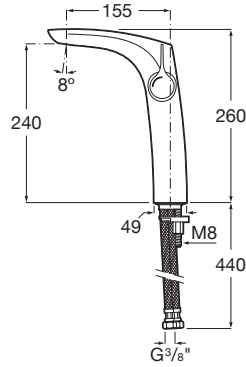

INSIGNIA

Single lever extended height basin mixer with smooth body, Cold Start 3/8"

TECHNICAL DRAWINGS

FEATURES

- Application: Basin
- Click-clack waste
- Cold water starts in the central position to save energy
- Faucet type: Single-lever
- Finish: Chrome
- Flexible supply hoses included
- Handle position: Lateral
- Installation type: Deck-mounted
- Type of cartridge: Ceramic Disc
- Waste type: Click-clack waste
- Water and energy-saving
- Water flow restrictor

EverShine

SoftTurn®

Insignia

With soft outlines and an extraordinary elegance and personality, its slim side handle makes the difference in a modern single-lever faucet ideal for bathrooms with a clear urban character.