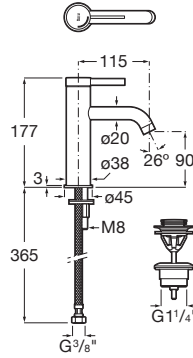

ONA

Basin mixer smooth body with click clack waste,
Cold Start

TECHNICAL DRAWINGS

FEATURES

- Application: Basin
- Click-clack waste
- Cold water starts in the central position to save energy
- Faucet type: Single-lever
- Flexible supply hoses included
- Flow rate (l/min - 3 bar): 5
- Handle position: Top
- Installation type: Deck-mounted
- Waste type: Click-clack waste
- Water and energy-saving
- Water connection diameter: 3/8"