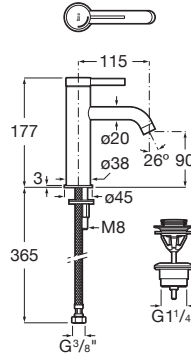

ONA

Basin mixer smooth body with click clack waste,
Cold Start

TECHNICAL DRAWINGS

FEATURES

- Application: Basin
- Click-clack waste
- Cold water starts in the central position to save energy
- Faucet type: Single-lever
- Flexible supply hoses included
- Flow rate (l/min - 3 bar): 5
- Handle position: Top
- Installation type: Deck-mounted
- Waste type: Click-clack waste
- Water and energy-saving
- Water connection diameter: 3/8"