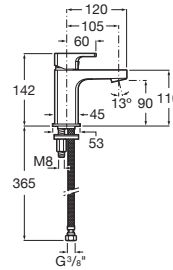

L90

Compact smooth body basin mixer with click-clack pop-up waste, Cold Start

TECHNICAL DRAWINGS

FEATURES

- Aerator type: Integrated
- Application: Basin
- Click-clack waste
- Cold water starts in the central position to save energy
- Faucet type: Single-lever
- Finish: Chrome
- Flexible supply hoses included
- Flow rate (l/min - 3 bar): 5
- Handle position: Top
- Installation type: Deck-mounted
- Type of cartridge: Ceramic Disc
- Waste type: Click-clack waste
- Water and energy-saving