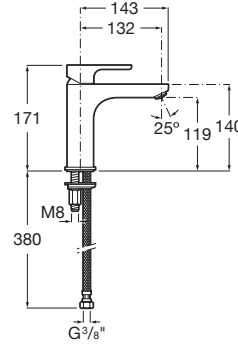

L20

Smooth body medium-neck basin mixer, Cold Start, XL handle

TECHNICAL DRAWINGS

FEATURES

- Aerator type: Coin slot
- Application: Basin
- Cold water starts in the central position to save energy
- Faucet type: Single-lever
- Finish: Chrome
- Flexible supply hoses included
- Flow rate (l/min - 3 bar): 5
- Handle position: Top
- Installation type: Deck-mounted
- Type of cartridge: Ceramic Disc
- Waste type: Waste not included
- Water and energy-saving

EverShine

SoftTurn®

L20

Simply contemporary. This is a brassware_x000D_ collection, whose simple, contemporary and intuitive lines make it a perfect fit for any bathroom space. L20 forms part of Roca's innovative brassware collections that turn on frontally with cold water.