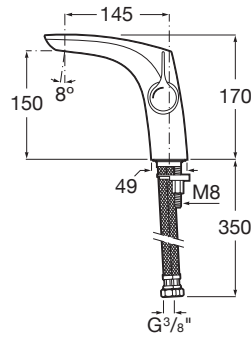

INSIGNIA

Single lever medium height basin mixer with smooth body, Cold Start 3/8"

TECHNICAL DRAWINGS

FEATURES

- Application: Basin
- Cold water starts in the central position to save energy
- Faucet type: Single-lever
- Flexible supply hoses included
- Handle position: Lateral
- Installation type: Deck-mounted
- Type of cartridge: Ceramic Disc
- Waste type: Waste not included
- Water and energy-saving
- Water flow restrictor

SoftTurn®

Insignia

With soft outlines and an extraordinary elegance and personality, its slim side handle makes the difference in a modern single-lever faucet ideal for bathrooms with a clear urban character.