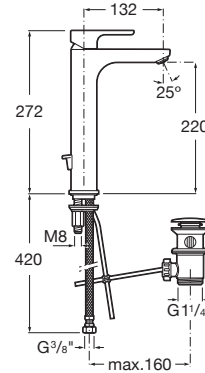

L20

Extended basin mixer with pop-up waste, Cold Start, XL handle

TECHNICAL DRAWINGS

FEATURES

- Aerator type: Coin slot
- Application: Basin
- Cold water starts in the central position to save energy
- Extended
- Faucet type: Single-lever
- Finish: Chrome
- Flexible supply hoses included
- Flow rate (l/min - 3 bar): 5
- Handle position: Top
- Installation type: Deck-mounted
- Pop-up waste
- Type of cartridge: Ceramic Disc
- Waste type: Pop-up waste
- Water and energy-saving
- Water connection diameter: 3/8"

EverShine

SoftTurn®

L20

Simply contemporary. This is a brassware_x000D_ collection, whose simple, contemporary and intuitive lines make it a perfect fit for any bathroom space. L20 forms part of Roca's innovative brassware collections that turn on frontally with cold water.