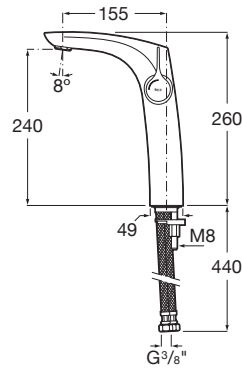

INSIGNIA

Single lever extended height basin mixer with smooth body, Cold Start 3/8"

TECHNICAL DRAWINGS

FEATURES

- Application: Basin
- Cold water starts in the central position to save energy
- Faucet type: Single-lever
- Flexible supply hoses included
- Handle position: Lateral
- Installation type: Deck-mounted
- Type of cartridge: Ceramic Disc
- Waste type: Waste not included
- Water and energy-saving
- Water flow restrictor

SoftTurn®

Insignia

With soft outlines and an extraordinary elegance and personality, its slim side handle makes the difference in a modern single-lever faucet ideal for bathrooms with a clear urban character.