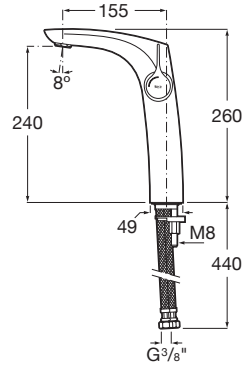

INSIGNIA

Single lever extended height basin mixer with smooth body, Cold Start 3/8"

TECHNICAL DRAWINGS

FEATURES

- Application: Basin
- Cold water starts in the central position to save energy
- Faucet type: Single-lever
- Flexible supply hoses included
- Handle position: Lateral
- Installation type: Deck-mounted
- Type of cartridge: Ceramic Disc
- Waste type: Waste not included
- Water and energy-saving
- Water flow restrictor

SoftTurn®

Insignia

With soft outlines and an extraordinary elegance and personality, its slim side handle makes the difference in a modern single-lever faucet ideal for bathrooms with a clear urban character.