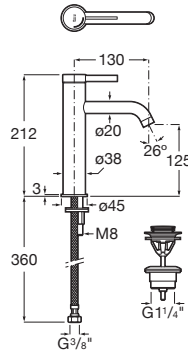

ONA

Basin mixer medium height smooth body with click clack waste, Cold Start

TECHNICAL DRAWINGS

FEATURES

- Application: Basin
- Click-clack waste
- Cold water starts in the central position to save energy
- Faucet type: Single-lever
- Flexible supply hoses included
- Flow rate (l/min - 3 bar): 5
- Handle position: Top
- Installation type: Deck-mounted
- Waste type: Click-clack waste
- Water and energy-saving
- Water connection diameter: 3/8"