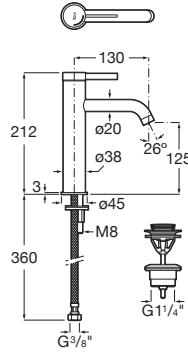

ONA

Basin mixer medium height smooth body with click clack waste, Cold Start

TECHNICAL DRAWINGS

FEATURES

- Application: Basin
- Click-clack waste
- Cold water starts in the central position to save energy
- Faucet type: Single-lever
- Flexible supply hoses included
- Flow rate (l/min - 3 bar): 5
- Handle position: Top
- Installation type: Deck-mounted
- Waste type: Click-clack waste
- Water and energy-saving
- Water connection diameter: 3/8"