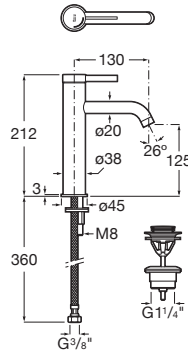

ONA

Basin mixer medium height smooth body with click clack waste, Cold Start

TECHNICAL DRAWINGS

FEATURES

- Application: Basin
- Click-clack waste
- Cold water starts in the central position to save energy
- Faucet type: Single-lever
- Flexible supply hoses included
- Flow rate (l/min - 3 bar): 5
- Handle position: Top
- Installation type: Deck-mounted
- Waste type: Click-clack waste
- Water and energy-saving
- Water connection diameter: 3/8"