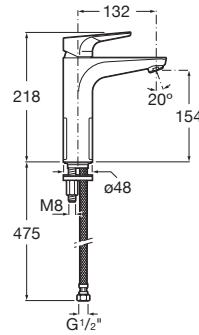

ATLAS

Smooth body medium-height plus basin mixer,
Cold Start

TECHNICAL DRAWINGS

FEATURES

- Aerator type: Integrated
- Application: Basin
- Cold water starts in the central position to save energy
- Faucet type: Single-lever
- Finish: Chrome
- Flexible supply hoses included
- Flow rate (l/min - 3 bar): 5
- Handle position: Top
- Installation type: Deck-mounted
- Type of cartridge: Ceramic Disc
- Water and energy-saving
- Water connection diameter: 1/2"

EverShine

SoftTurn®

Atlas

This faucet collection, which stands out for its elegance and versatility, includes flow limiters to 5 litres per minute as well as the Cold Start technology that guarantee greater water and energy savings. Also, with the aim of providing more comfort, the shower mixer can be equipped with a clip-on shelf, allowing you to have your showering essentials close to hand.