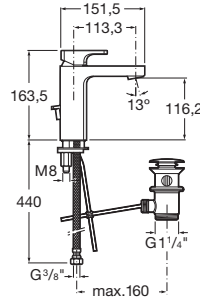

L90

Smooth body basin mixer, Cold Start

TECHNICAL DRAWINGS

FEATURES

- Application: Basin
- Click-clack waste
- Faucet type: Single-lever
- Finish: Chrome
- Handle position: Top
- Installation type: Deck-mounted
- Waste type: Click-clack waste