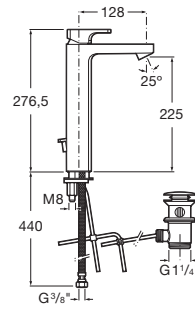

L90

High-neck basin mixer with pop-up waste, Cold Start

TECHNICAL DRAWINGS

FEATURES

- Application: Basin
- Faucet type: Single-lever
- Finish: Chrome
- Handle position: Top
- Installation type: Deck-mounted
- Pop-up waste
- Waste type: Pop-up waste