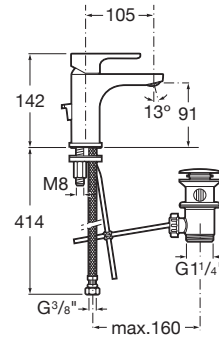

L20

Basin mixer with pop-up waste, Cold Start, XL handle

TECHNICAL DRAWINGS

FEATURES

- Aerator type: Coin slot
- Application: Basin
- Cold water starts in the central position to save energy
- Faucet type: Single-lever
- Faucet type (obsolete): Single-lever
- Flexible supply hoses included
- Flow rate (l/min - 3 bar): 5
- Handle position: Top
- Installation type: Deck-mounted
- Pop-up waste
- Type of cartridge: Ceramic Disc
- Waste type: Pop-up waste
- Water and energy-saving

EverShine

SoftTurn®

L20

Simply contemporary. This is a brassware_x000D_ collection, whose simple, contemporary and intuitive lines make it a perfect fit for any bathroom space. L20 forms part of Roca's innovative brassware collections that turn on frontally with cold water.